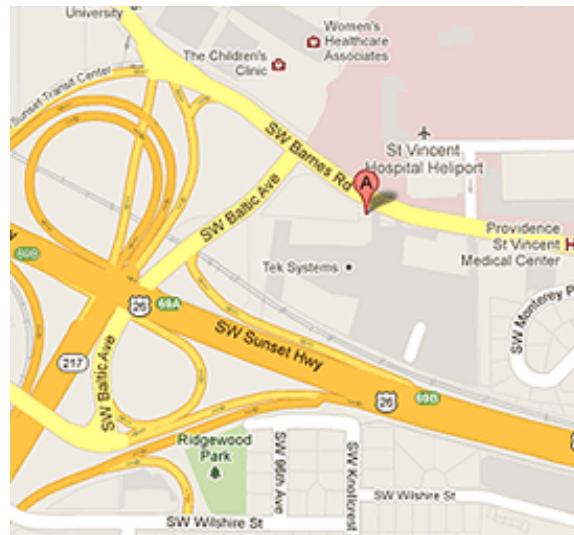

Somnique Health

9450 SW Barnes Road Suite 140 Portland, OR 97225

Phone: 503-688-5536

Directions

From I-5 North

1. Merge onto I-5 South
2. Take exit 302B for Interstate 405/US 30W. Continue to follow I-405 South.
3. Take exit 1D to merge onto US-26 W toward Beaverton
4. Take exit 69B toward Park Way / Barnes Road
5. Keep right at the fork, follow signs for Barnes Road and merge onto SW Baltic Ave
6. Turn right onto SW Barnes Road
7. Take the first right into the drive and another immediate right into the parking lot to end at 9450

From I-5 South

1. Merge onto I-5 North
2. Take Exit 292A to merge onto OR-217 N toward Tigard/ Sunset Hwy/ Oregon Coast
3. Take the Barnes Road exit
4. Keep right at the fork, follow signs for Barnes Road E and merge onto SW Barnes Road
5. Take the first right into the drive and another immediate right into the parking lot to end at 9450

From Highway 26 East

1. Merge onto US-26 W
2. Take exit 69B toward Park Way / Barnes Road
3. Keep right at the fork, follow signs for Barnes Road and merge onto SW Baltic Ave
4. Turn right onto SW Barnes Road
5. Take the first right into the drive and another immediate right into the parking lot to end at 9450

Trimet Passengers:

Bus 20 stops near our location and Sunset Transit Center is less than a mile away