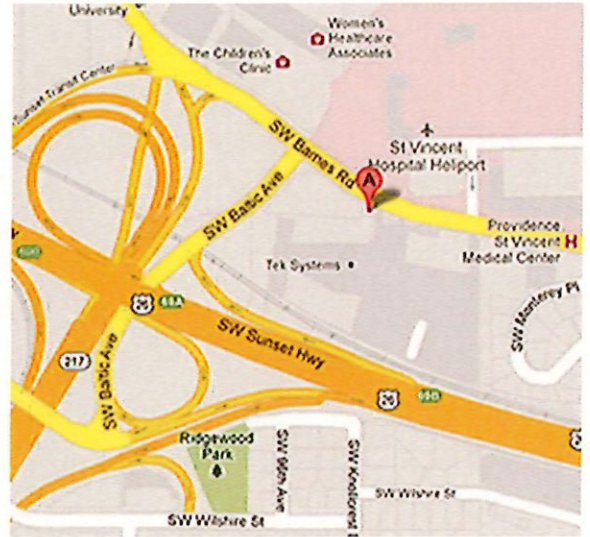

Somnique Health

9450 SW Barnes Road Suite 140 Portland, OR 97225

Phone: 503-688-5536

Directions

From I-5 North

1. Merge onto I-5 South
2. Take exit 302B for Interstate 405/US 30W. Continue to follow I-405 South.
3. Take exit 1D to merge onto US-26 W toward Beaverton
4. Take exit 69B toward Park Way / Barnes Road
5. Keep right at the fork, follow signs for Barnes Road and merge onto SW Baltic Ave
6. Turn right onto SW Barnes Road
7. Take the first right into the drive and another immediate right into the parking lot to end at 9450

From I-5 South

1. Merge onto I-5 North
2. Take Exit 292A to merge onto OR-217 N toward Tigard/ Sunset Hwy/ Oregon Coast
3. Take the Barnes Road exit
4. Keep right at the fork, follow signs for Barnes Road E and merge onto SW Barnes Road
5. Take the first right into the drive and another immediate right into the parking lot to end at 9450

From Highway 26 East

1. Merge onto US-26 W
2. Take exit 69B toward Park Way / Barnes Road
3. Keep right at the fork, follow signs for Barnes Road and merge onto SW Baltic Ave
4. Turn right onto SW Barnes Road
5. Take the first right into the drive and another immediate right into the parking lot to end at 9450

Trimet Passengers:

Bus 20 stops near our location and Sunset Transit Center is less than a mile away